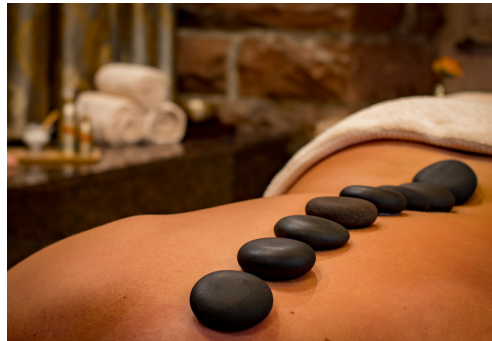

Body

Freestyle Classical Massage

With an individual approach to each client, your therapist will adapt your massage to your specific needs, whether focusing on muscle pain, stress relief, relaxation or balance.

25mins - €59

50mins - €109

1hr 25mins - €139

Men's High Performance Skin Energiser

Multi-dynamic facial massage sequences boost circulation, whilst scalp and foot massage deeply relax.

50mins - €95

Intensely Cleansing Salt Scrub

Fragranced salt will gently slough away dead skin cells, encouraging the regeneration of new cells.

It leaves a smooth and responsive canvas, ready to absorb the deeply nourishing body oil.

25mins - €55