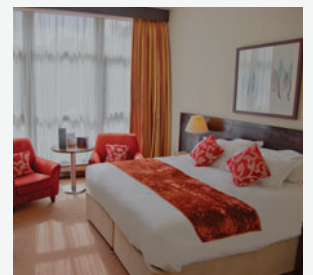

KINSALE
HOTEL & SPA

Experience First Class Conferencing and Events

Located just a short drive from cork city centre and cork airport, you can develop team skills, inspire ground-breaking strategy and entertain clients at our stunning coastal venue.

Kinsale Hotel & Spa, set on 90 acres of mature wooded parkland and with stunning panoramic views, is one of the most sought after conference and event venues in the South of Ireland.

The beautiful Rathmore Suite, overlooking Oysterhaven Bay, can seat up to 260 guests for a gala dinner and 300 delegates for a conference.

In addition we have two meeting rooms that are ideal for a board meeting, training session, breakout room, private dining or as a dedicated office for your event.

Our main event suite and meeting rooms come with audio-visual equipment as standard and free and unlimited WiFi is available throughout the hotel.

We're also surrounded by acres of beautiful grounds and you'll feel as if you're in the middle of nowhere, yet only a short drive from Cork, main motorway routes, train station and airport. Our grounds are great for team building activities which perfectly complement any conference, incentive, event or meeting.

From the moment you get in touch with our dedicated events specialist, we'll work closely with you to deliver your expectations within your budget. Our team can offer expertise in all areas of event planning and theming including full business support, AV assistance and courier services.

We are truly passionate about delivering your event on time, every time. From the fresh coffee when you arrive to lunch prepared carefully and to the highest quality to your afternoon tea with a selection of delicious homemade treats.

An experience that your guests and delegates won't forget.